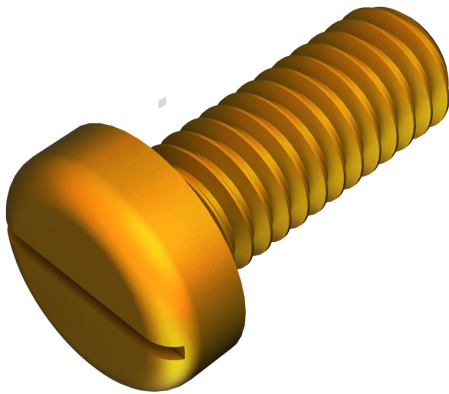

PRODUCT CODE: BM35
M4 X 35MM BRASS PAN HEAD SCREW

DESCRIPTION

Box Lid Screw - M4 Brass Pan Head Screws 35mm Length

FINISH

Self Colour

MATERIAL

Brass

PACKAGING

Packed in qty 100

ADDITIONAL NOTES

Conforms to BS EN61386-1
For use with metal and PVC conduit boxes

Isometric view

Side view

Code	A	B	C
BM6	7MM	6MM	4MM
BM10	7MM	10MM	4MM
BM12	7MM	12MM	4MM
BM16	7MM	16MM	4MM
BM20	7MM	20MM	4MM
BM25	7MM	25MM	4MM
BM30	7MM	30MM	4MM
BM35	7MM	35MM	4MM
BM40	7MM	40MM	4MM
BM50	7MM	50MM	4MM