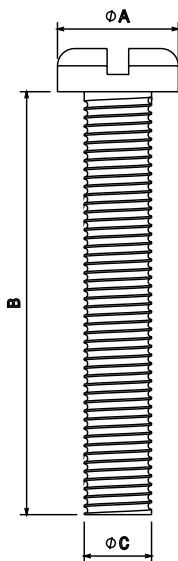

PRODUCT CODE: BM35
M4 X 35MM BRASS PAN HEAD SCREW

DESCRIPTION

Box Lid Screw - M4 Brass Pan Head Screws 35mm Length

FINISH

Self Colour

MATERIAL

Brass

PACKAGING

Packed in qty 100

ADDITIONAL NOTES

Conforms to BS EN61386-1
For use with metal and PVC conduit boxes

Isometric view

Side view

Code	A	B	C
BM6	7MM	6MM	4MM
BM10	7MM	10MM	4MM
BM12	7MM	12MM	4MM
BM16	7MM	16MM	4MM
BM20	7MM	20MM	4MM
BM25	7MM	25MM	4MM
BM30	7MM	30MM	4MM
BM35	7MM	35MM	4MM
BM40	7MM	40MM	4MM
BM50	7MM	50MM	4MM