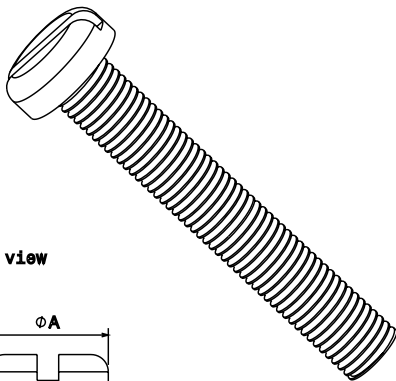

PRODUCT CODE: BM35
M4 X 35MM BRASS PAN HEAD SCREW

DESCRIPTION

Box Lid Screw - M4 Brass Pan Head Screws 35mm Length

FINISH

Self Colour

MATERIAL

Brass

PACKAGING

Packed in qty 100

ADDITIONAL NOTES

Conforms to BS EN61386-1
For use with metal and PVC conduit boxes

Isometric view

Side view

Code	A	B	C
BM6	7MM	6MM	4MM
BM10	7MM	10MM	4MM
BM12	7MM	12MM	4MM
BM16	7MM	16MM	4MM
BM20	7MM	20MM	4MM
BM25	7MM	25MM	4MM
BM30	7MM	30MM	4MM
BM35	7MM	35MM	4MM
BM40	7MM	40MM	4MM
BM50	7MM	50MM	4MM